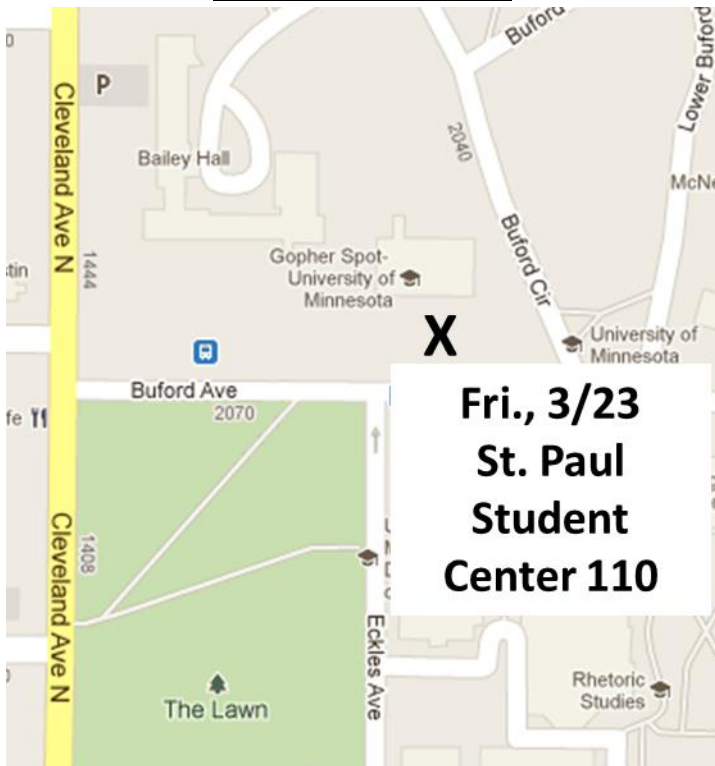

VOTE!

**Fri., 3/23
St. Paul
Student
Center 110**

Polls open from 8 a.m to 7 p.m.

VOTE!

**Fri., 3/23
St. Paul
Student
Center 110**

Polls open from 8 a.m to 7 p.m.

VOTE!

**Fri., 3/23
St. Paul
Student
Center 110**