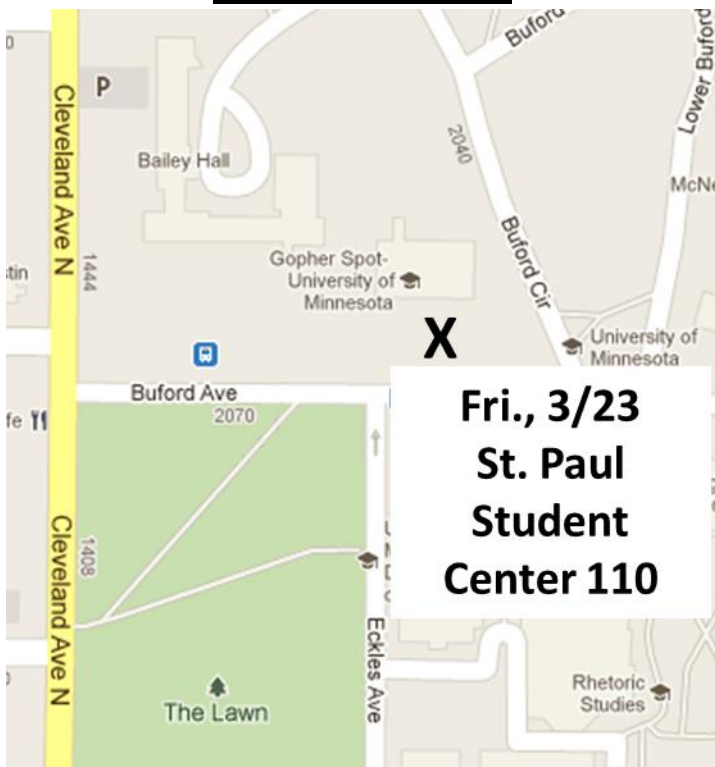

VOTE!

**Fri., 3/23
St. Paul
Student
Center 110**

Polls open from 8 a.m to 7 p.m.

VOTE!

**Fri., 3/23
St. Paul
Student
Center 110**

Polls open from 8 a.m to 7 p.m.

VOTE!

**Fri., 3/23
St. Paul
Student
Center 110**