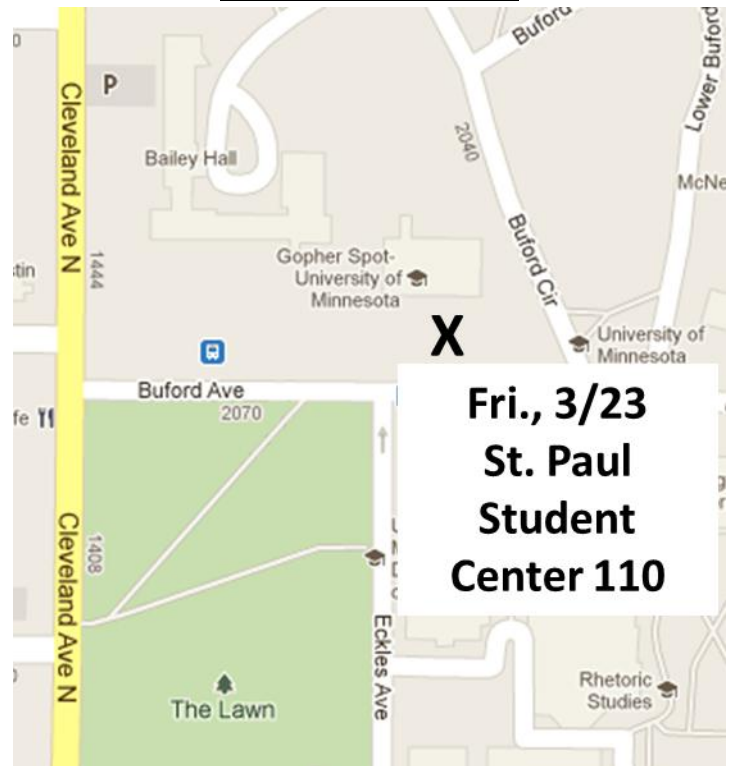

VOTE!

**Fri., 3/23
St. Paul
Student
Center 110**

Polls open from 8 a.m to 7 p.m.

VOTE!

**Fri., 3/23
St. Paul
Student
Center 110**

Polls open from 8 a.m to 7 p.m.

VOTE!

**Fri., 3/23
St. Paul
Student
Center 110**