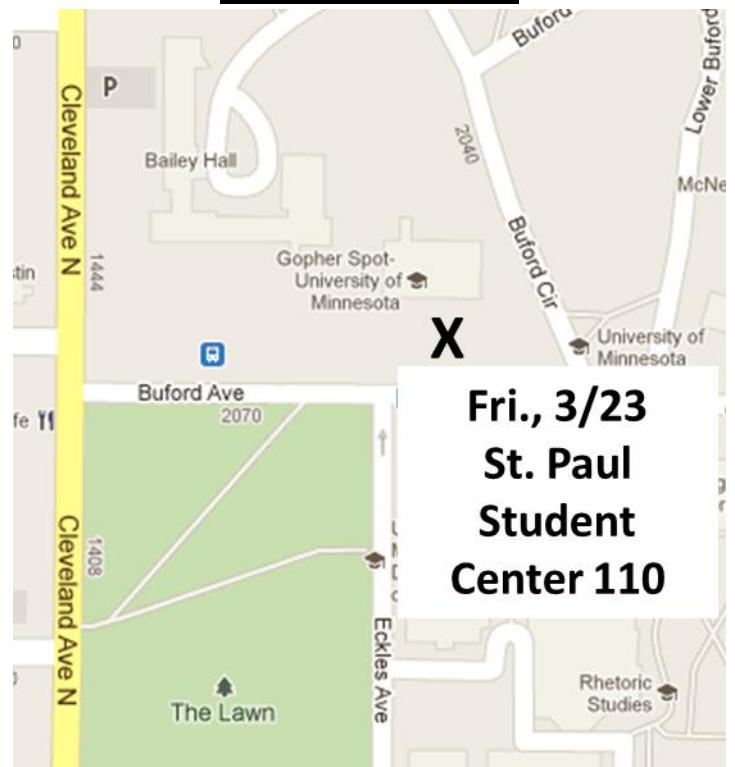

VOTE!

**Fri., 3/23
St. Paul
Student
Center 110**

Polls open from 8 a.m to 7 p.m.